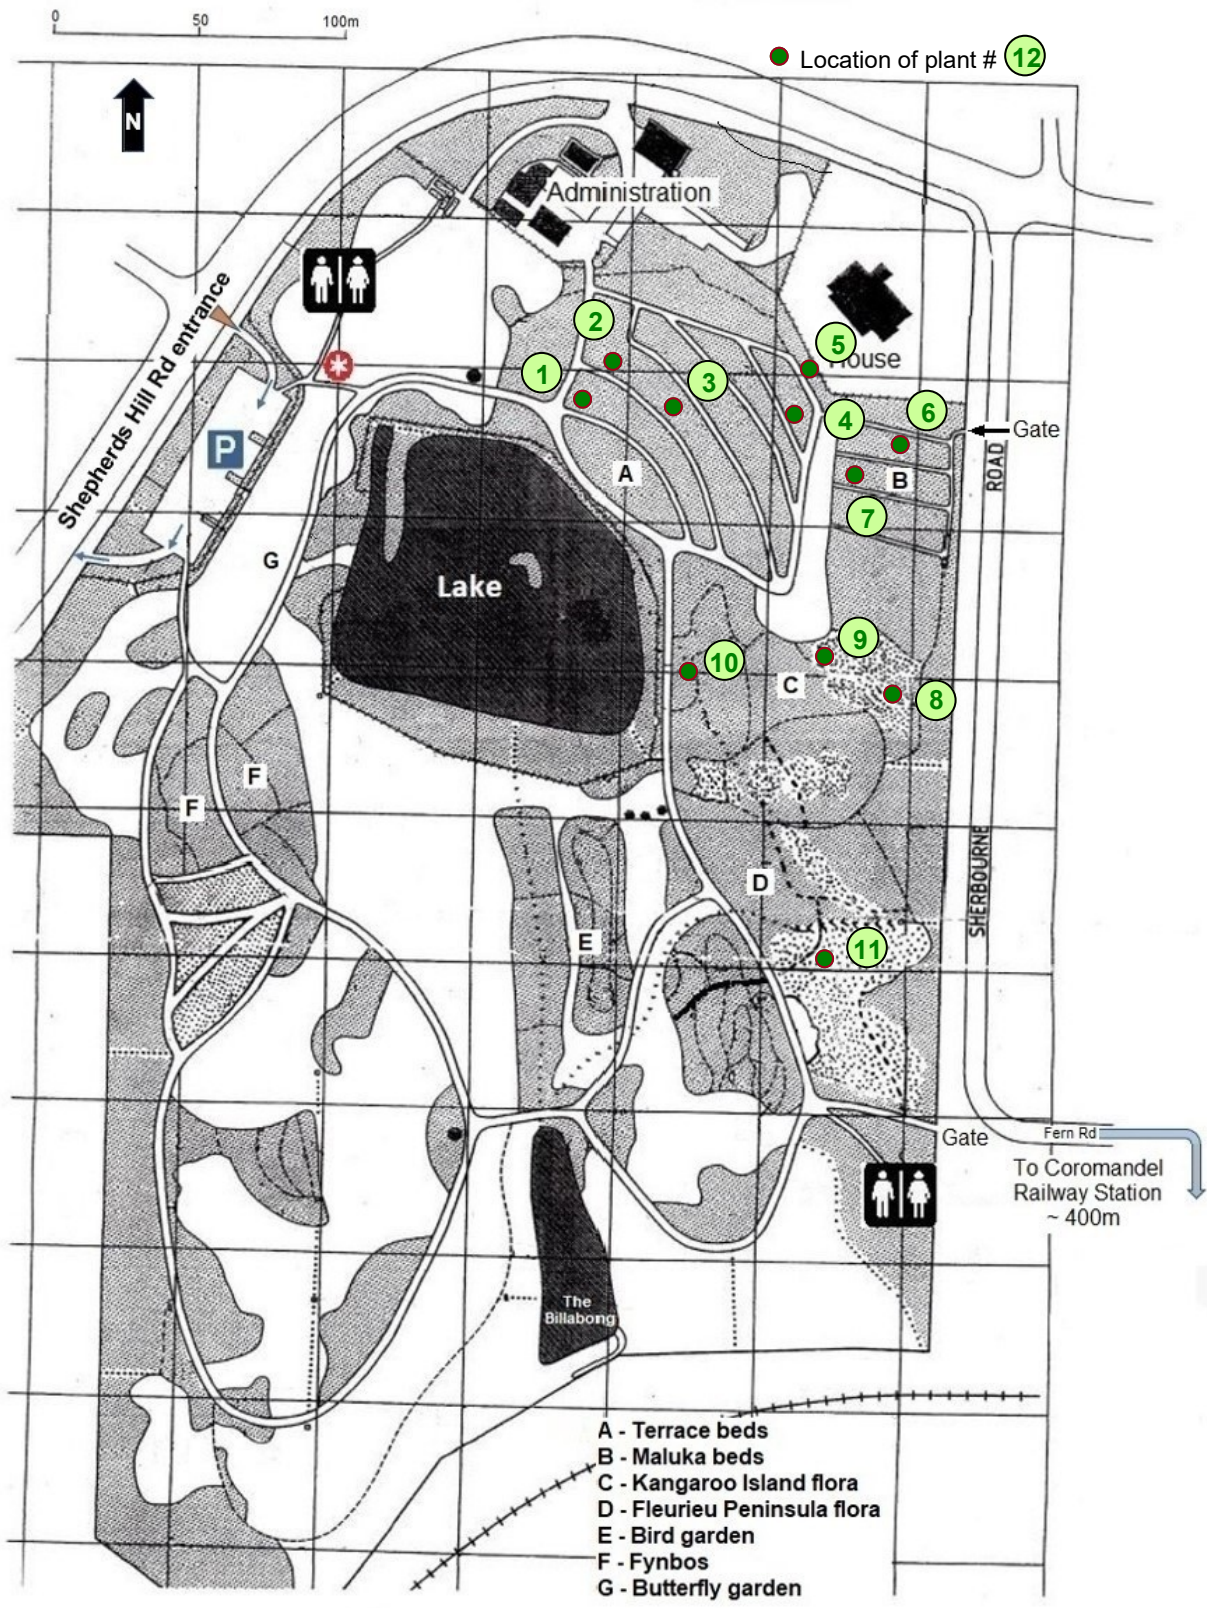

WITTUNGA BOTANIC GARDEN

Garden beds      Meeting place for free guided walks - Tuesdays 10:30 am

This leaflet has been prepared by the Garden Guides and funded by the Friends of the Botanic Gardens of Adelaide Inc. For information about the Friends or guided walks phone 8222 9367 or visit our website [www.friendsbgadelaide.com](http://www.friendsbgadelaide.com).