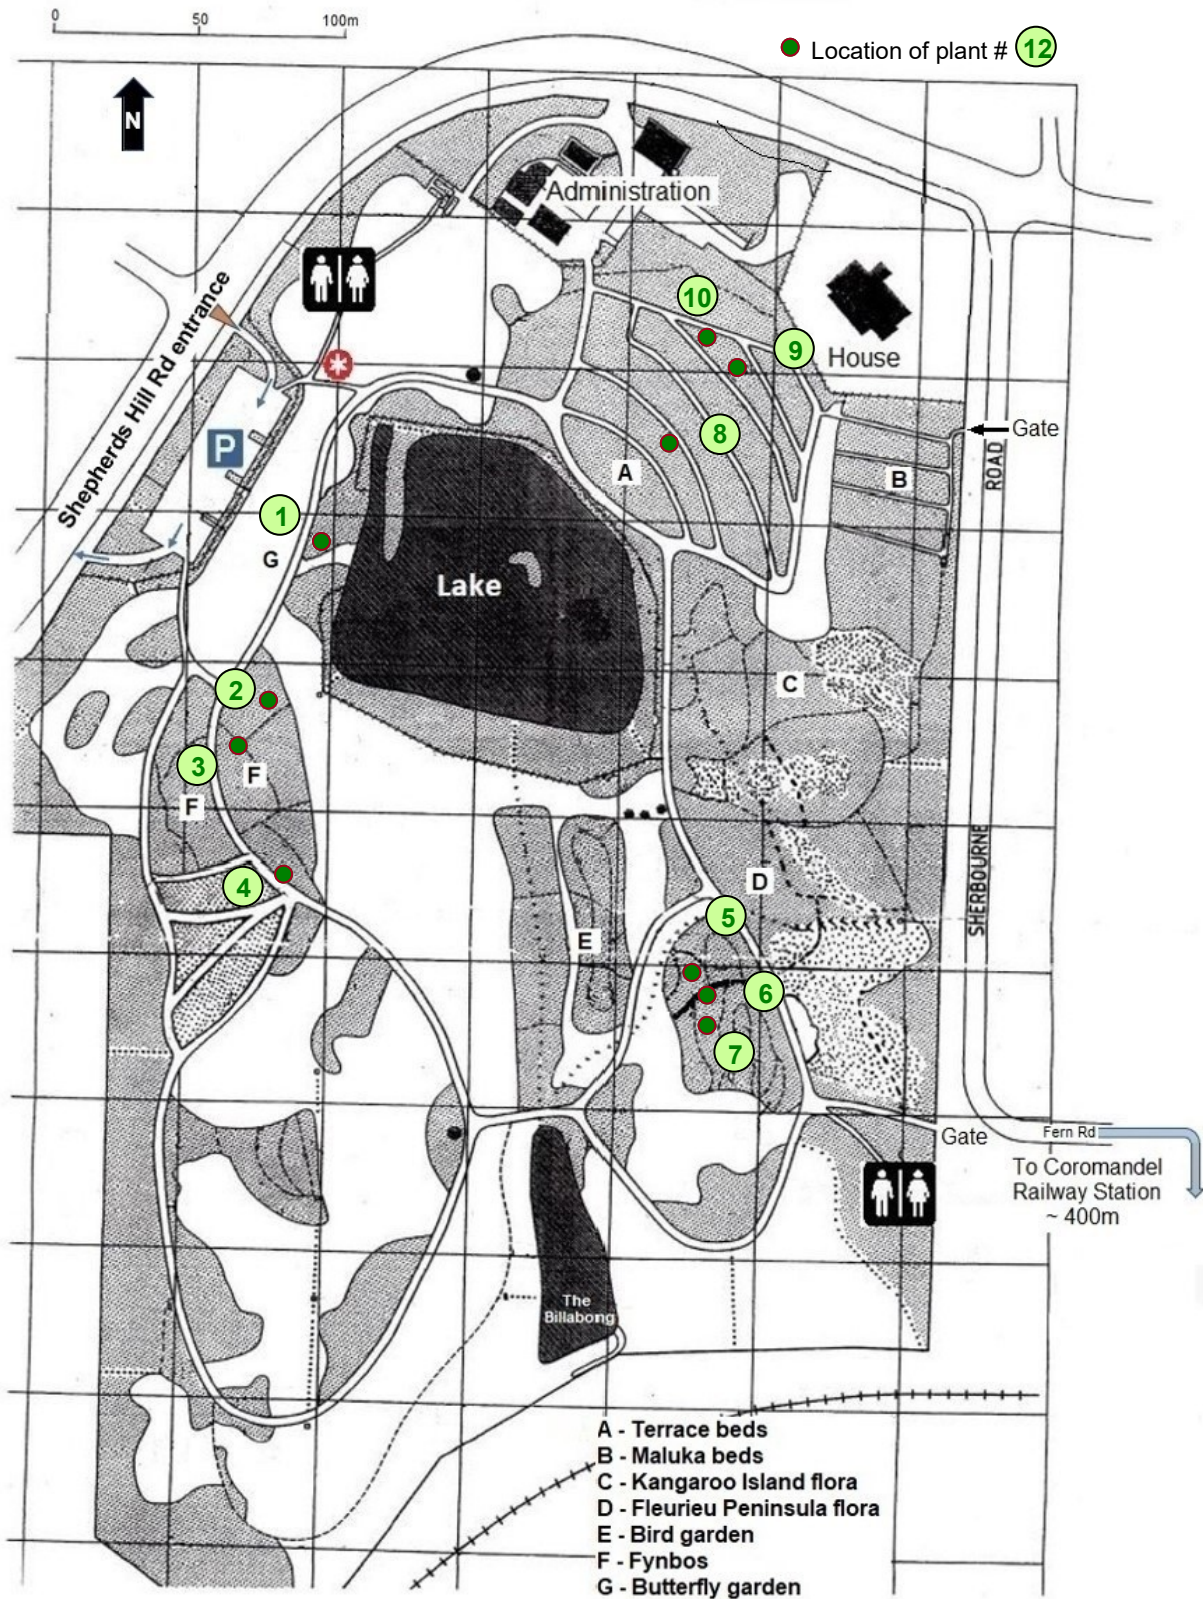

# WITTUNGA BOTANIC GARDEN

Garden beds
  Meeting place for free guided walks - Tuesdays 10:30 am

This leaflet has been prepared by the Garden Guides and funded by the Friends of the Botanic Gardens of Adelaide Inc. For information about the Friends or guided walks phone 8222 9367 or visit our website [www.friendsbgadelaide.com](http://www.friendsbgadelaide.com).